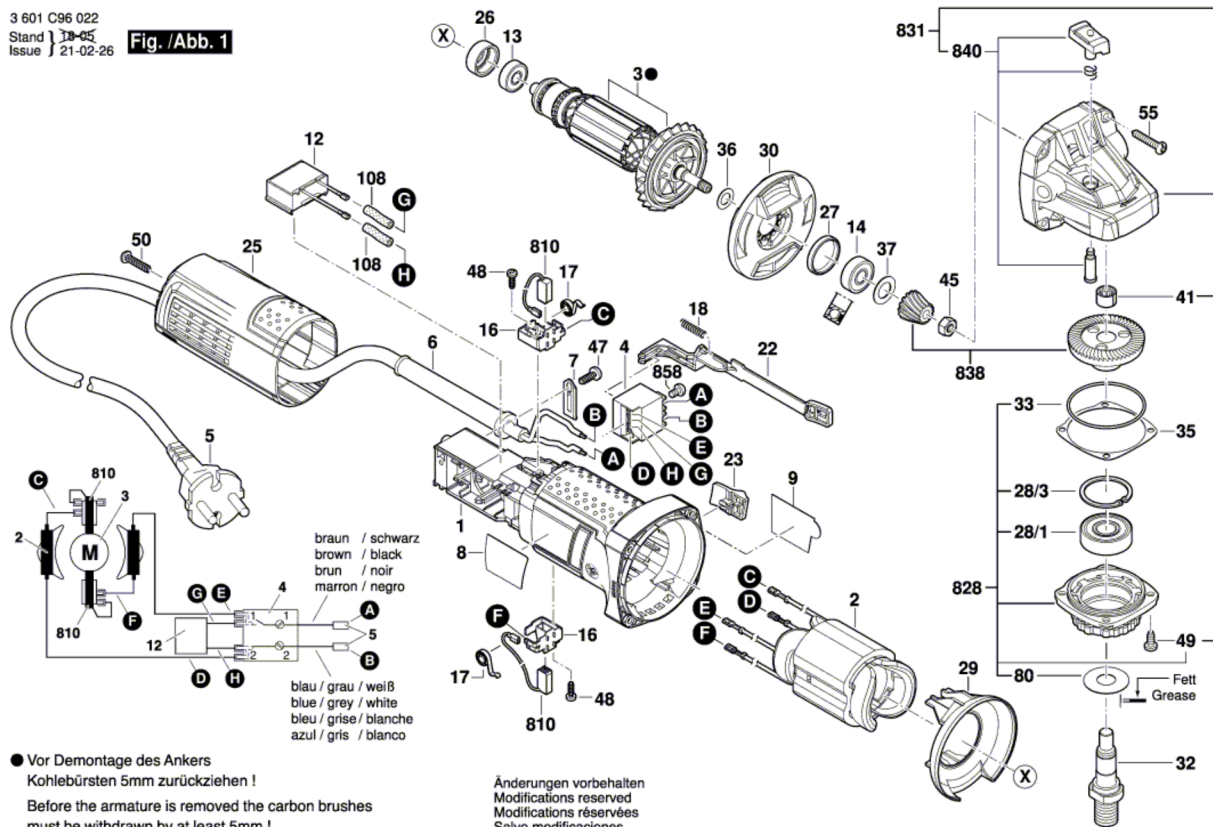

Fig./Abb. 1

braun / schwarz
brown / black
brun / noir
marron / negro

blau / grau / weiß
blue / grey / white
bleu / gris / blanche
azul / gris / blanco

● Vor Demontage des Ankers
Kohlebürsten 5mm zurückziehen !
Before the armature is removed the carbon brushes
must be withdrawn by at least 5mm !