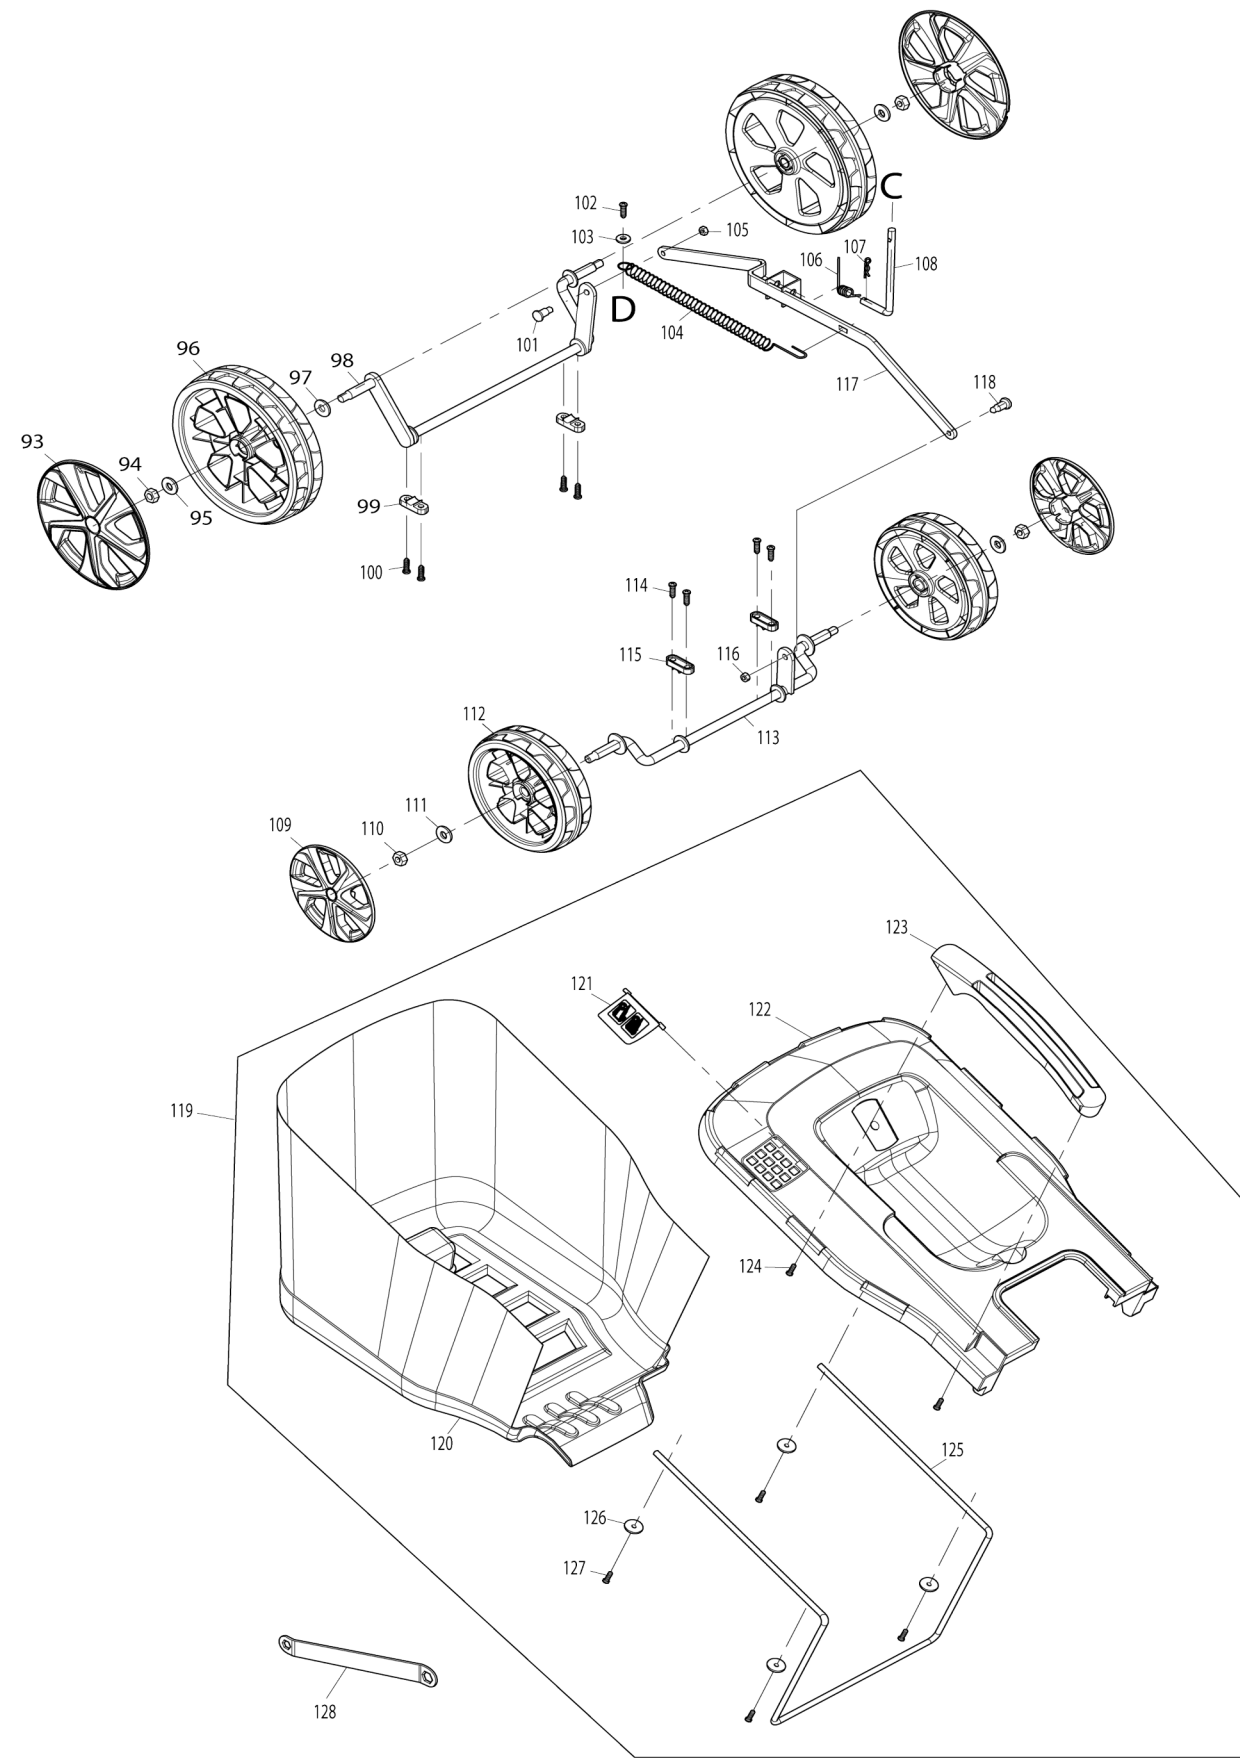

Model No.ELM3320 330MM ELECTRIC LAWN MOWER

Model No.ELM3320 330MM ELECTRIC LAWN MOWER