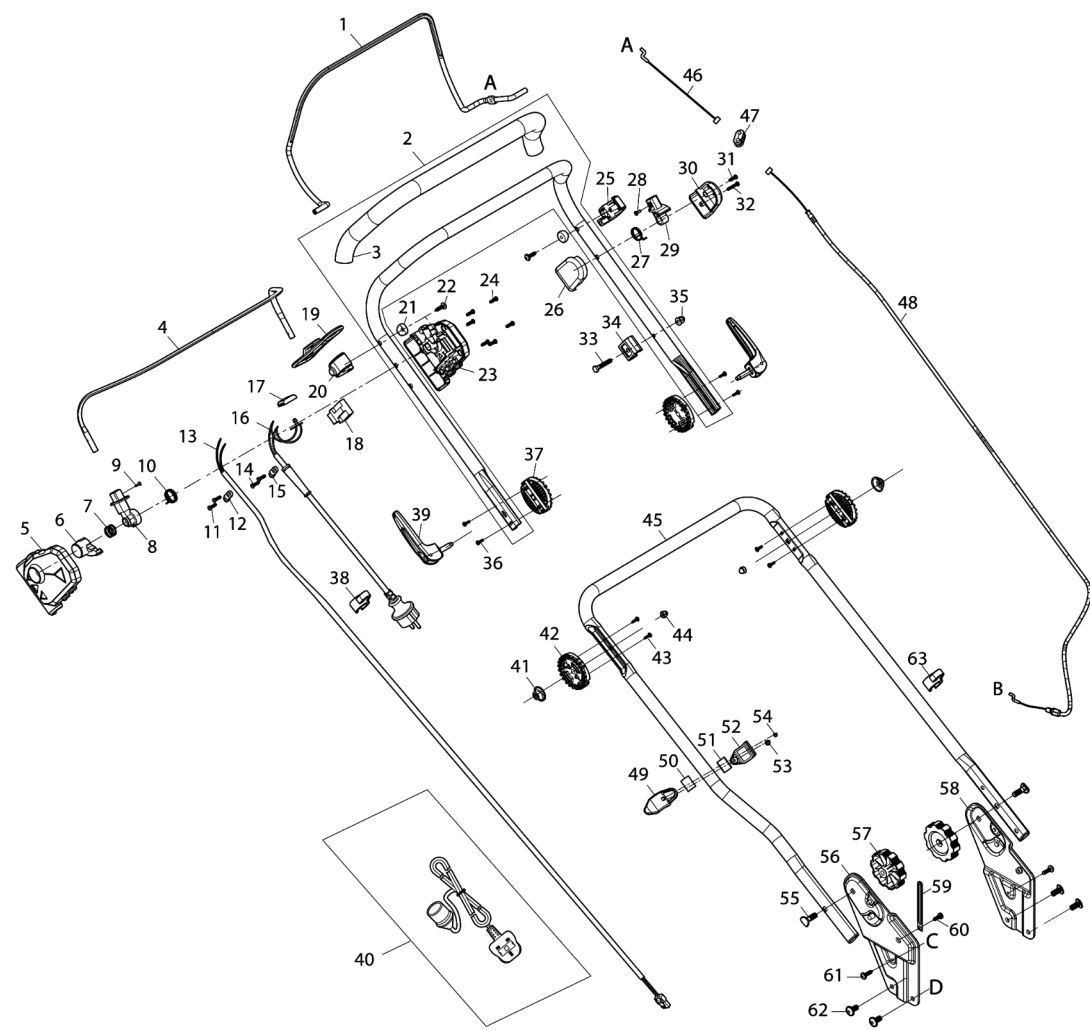

Model No.ELM4621 460MM ELECTRIC LAWN MOWER

Model No.ELM4621 460MM ELECTRIC LAWN MOWER