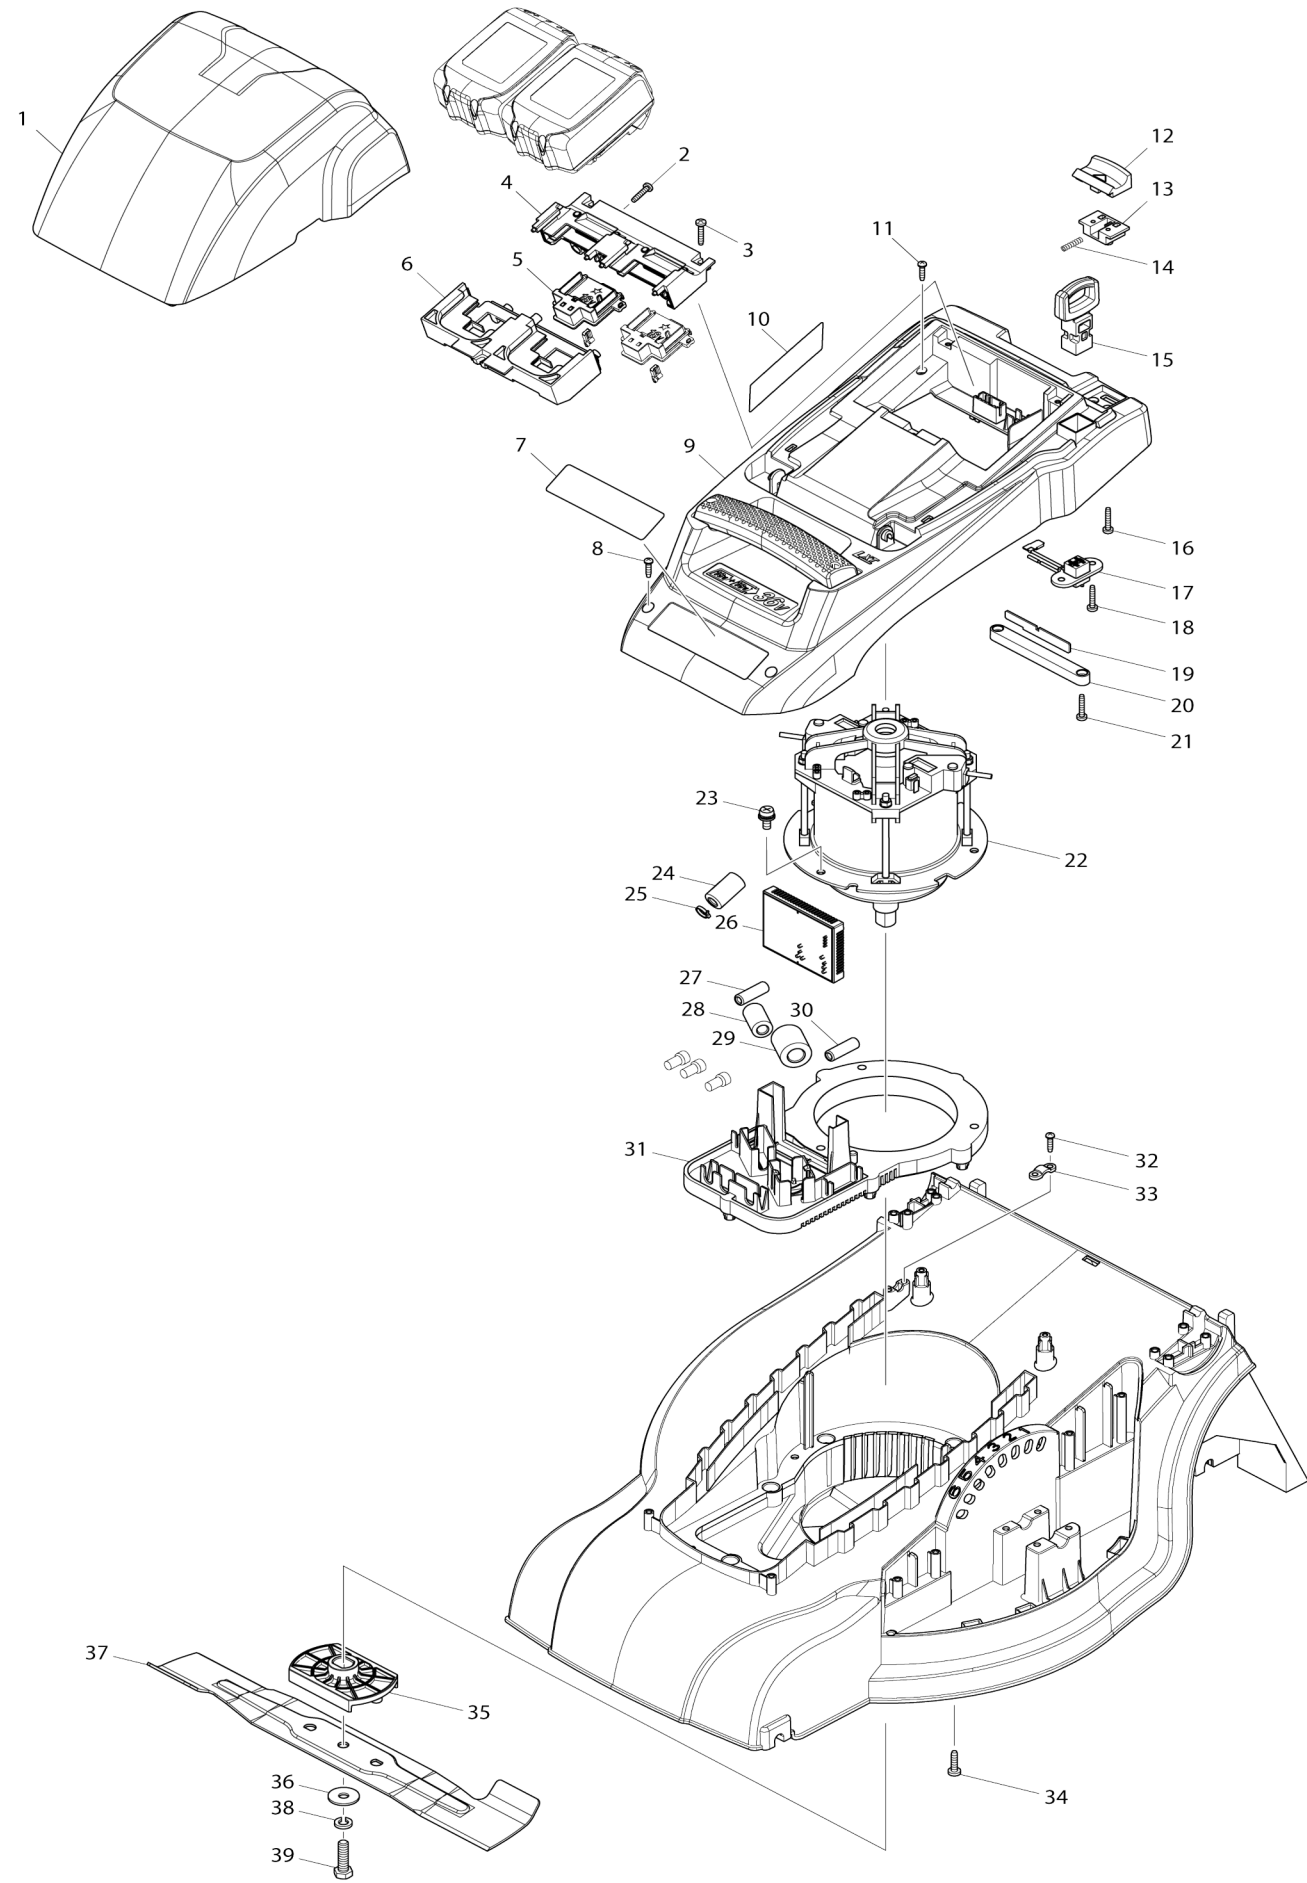

Model No.DLM380 380MM CORDLESS LAWN MOWER

Model No.DLM380 380MM CORDLESS LAWN MOWER